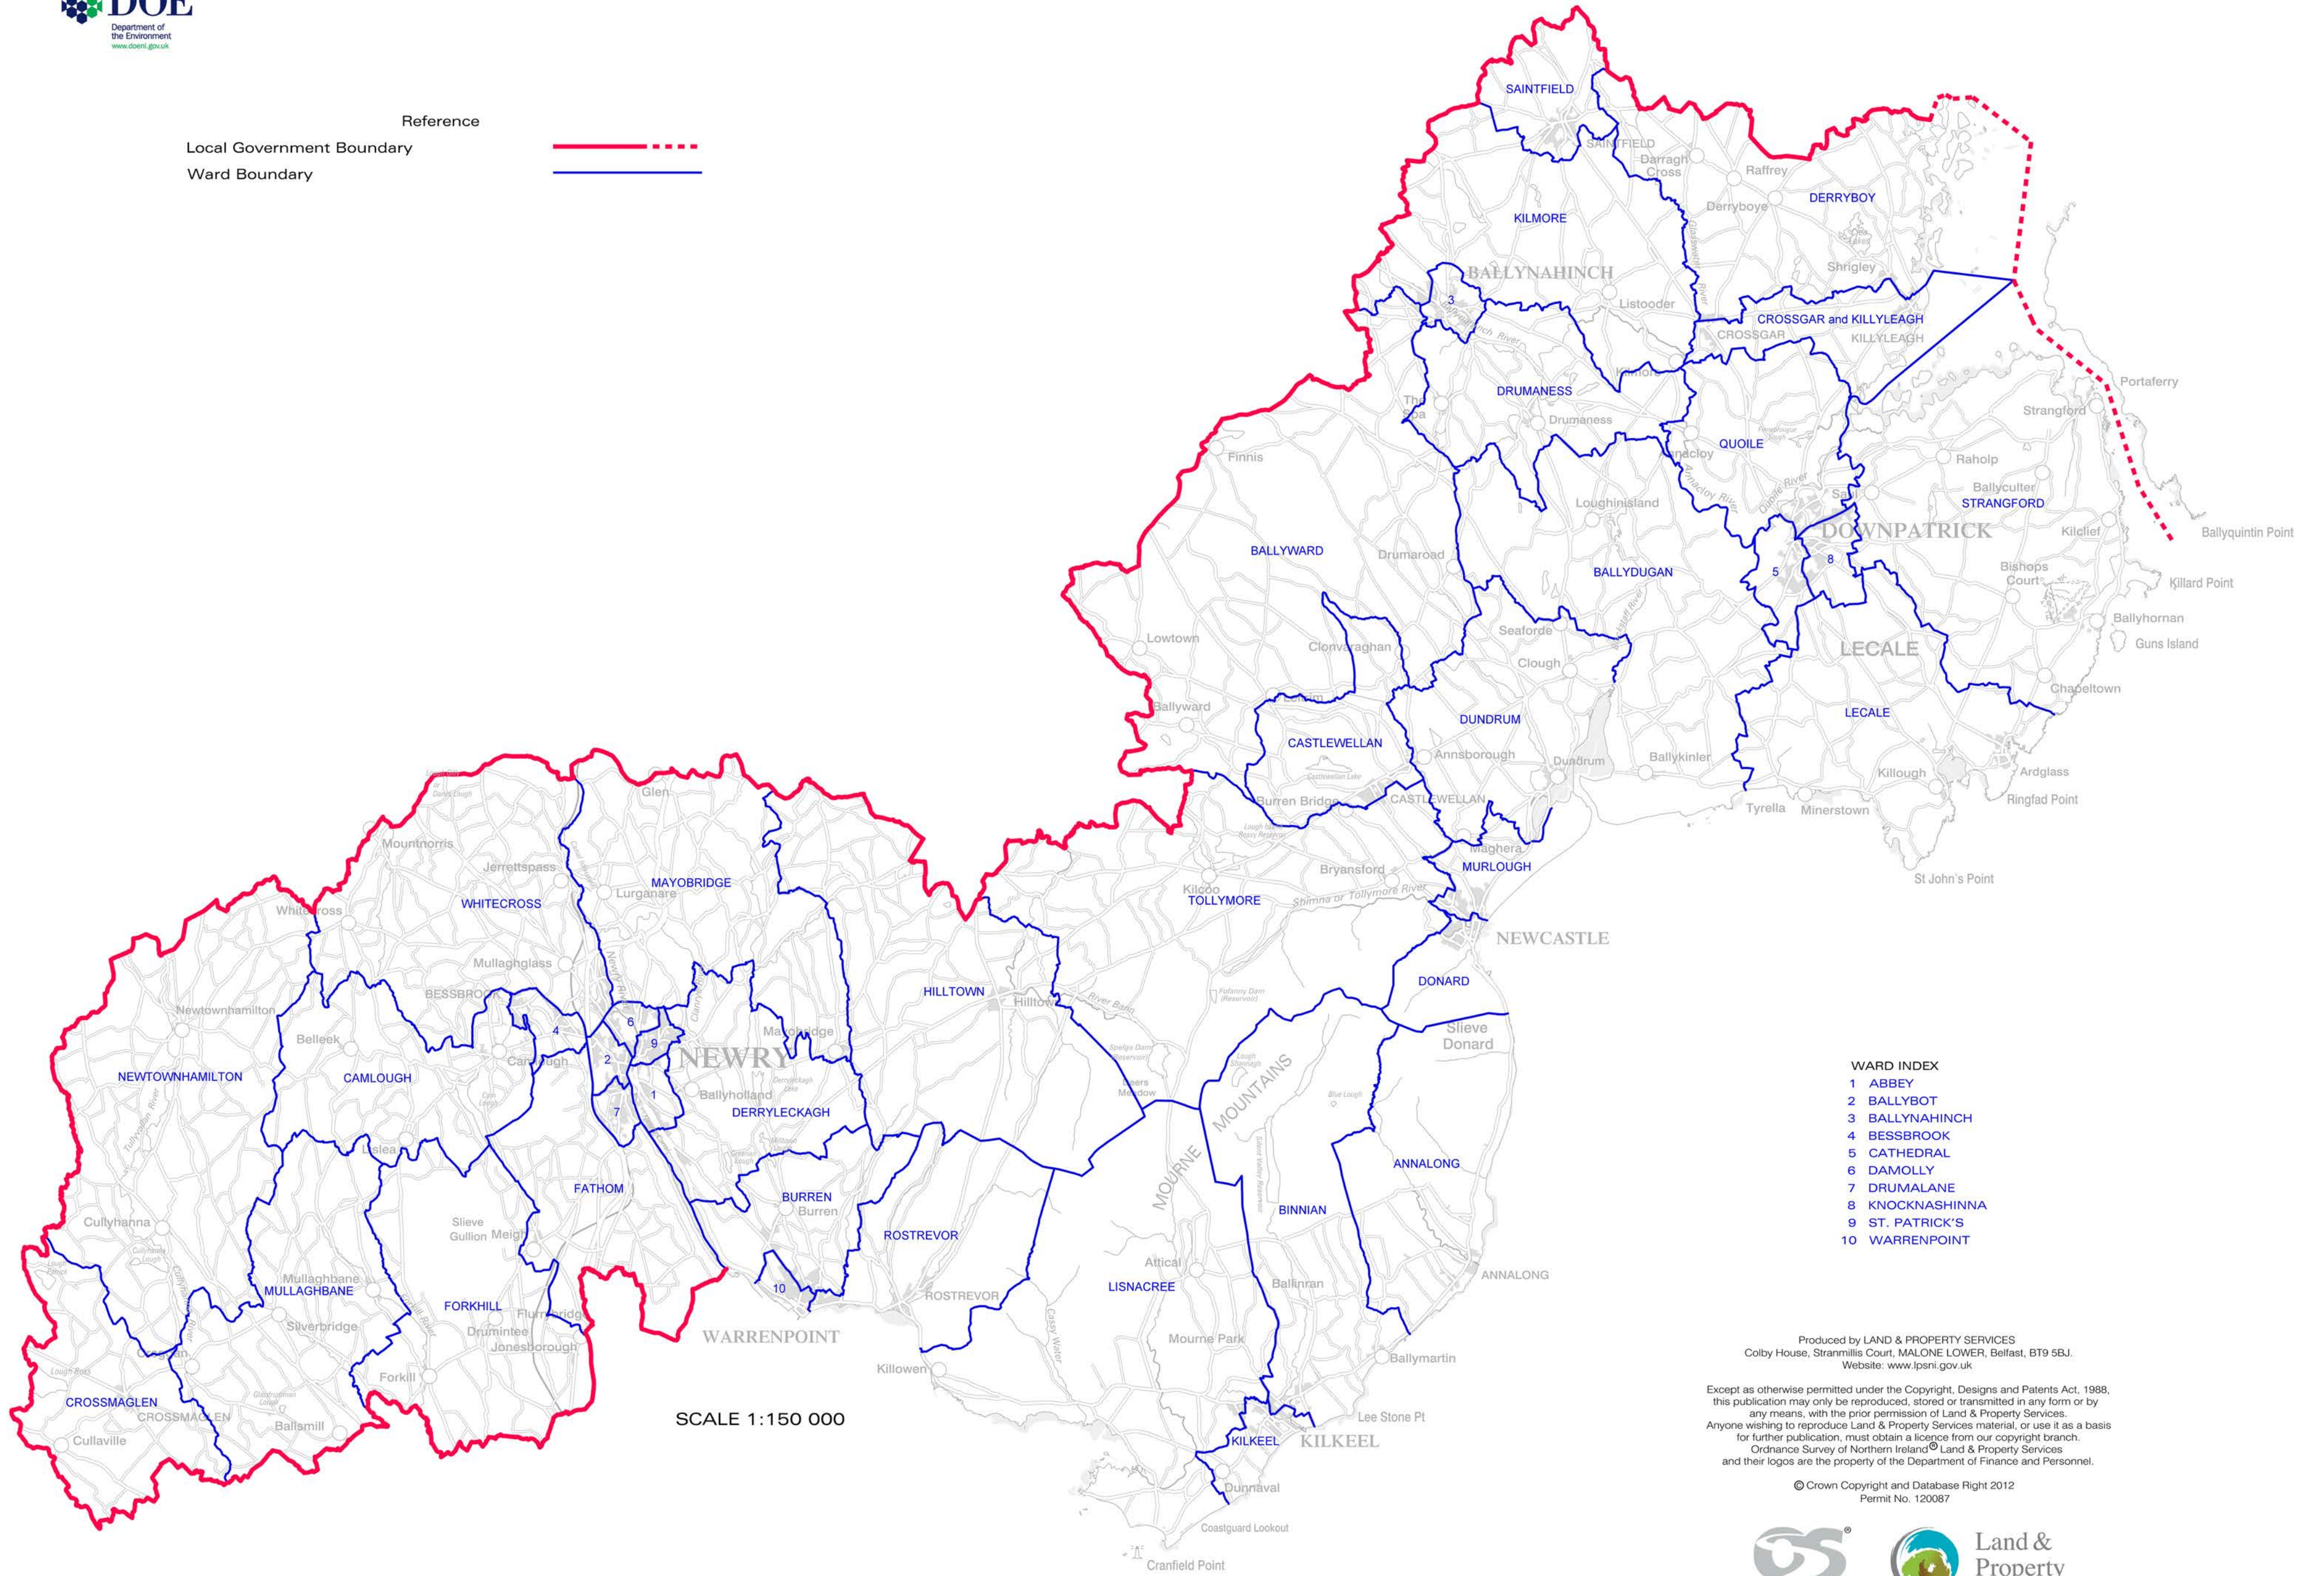

NEWRY, MOURNE AND DOWN

Local Government District and Wards

Reference
Local Government Boundary ———
Ward Boundary ———

- WARD INDEX**
- 1 ABBEY
 - 2 BALLYBOT
 - 3 BALLYNAHINCH
 - 4 BESSBROOK
 - 5 CATHEDRAL
 - 6 DAMOLLY
 - 7 DRUMALANE
 - 8 KNOCKNASHINNA
 - 9 ST. PATRICK'S
 - 10 WARRENPOINT

Produced by LAND & PROPERTY SERVICES
Colby House, Stranmillis Court, MALONE LOWER, Belfast, BT9 5BJ.
Website: www.lpsni.gov.uk

Except as otherwise permitted under the Copyright, Designs and Patents Act, 1988,
this publication may only be reproduced, stored or transmitted in any form or by
any means, with the prior permission of Land & Property Services.
Anyone wishing to reproduce Land & Property Services material, or use it as a basis
for further publication, must obtain a licence from our copyright branch.
Ordnance Survey of Northern Ireland Land & Property Services
and their logos are the property of the Department of Finance and Personnel.

© Crown Copyright and Database Right 2012
Permit No. 120087